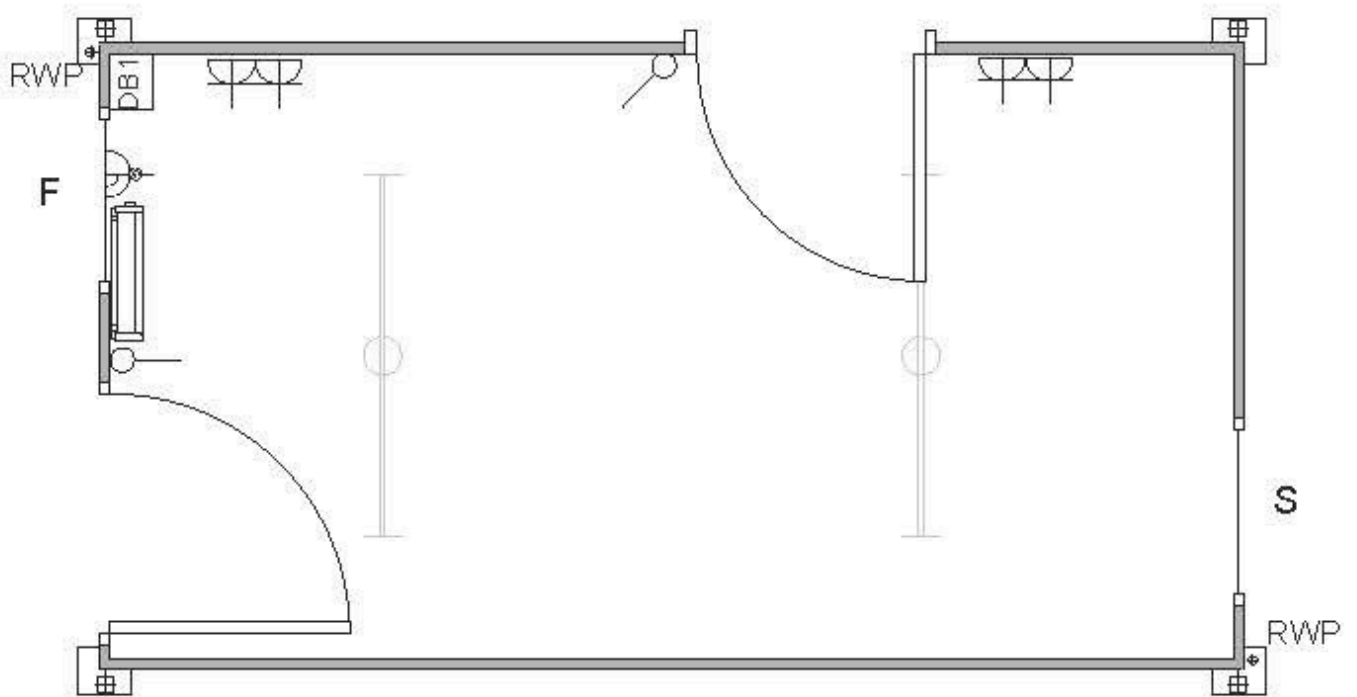

PK161

16' office

Window Blinds Fitted