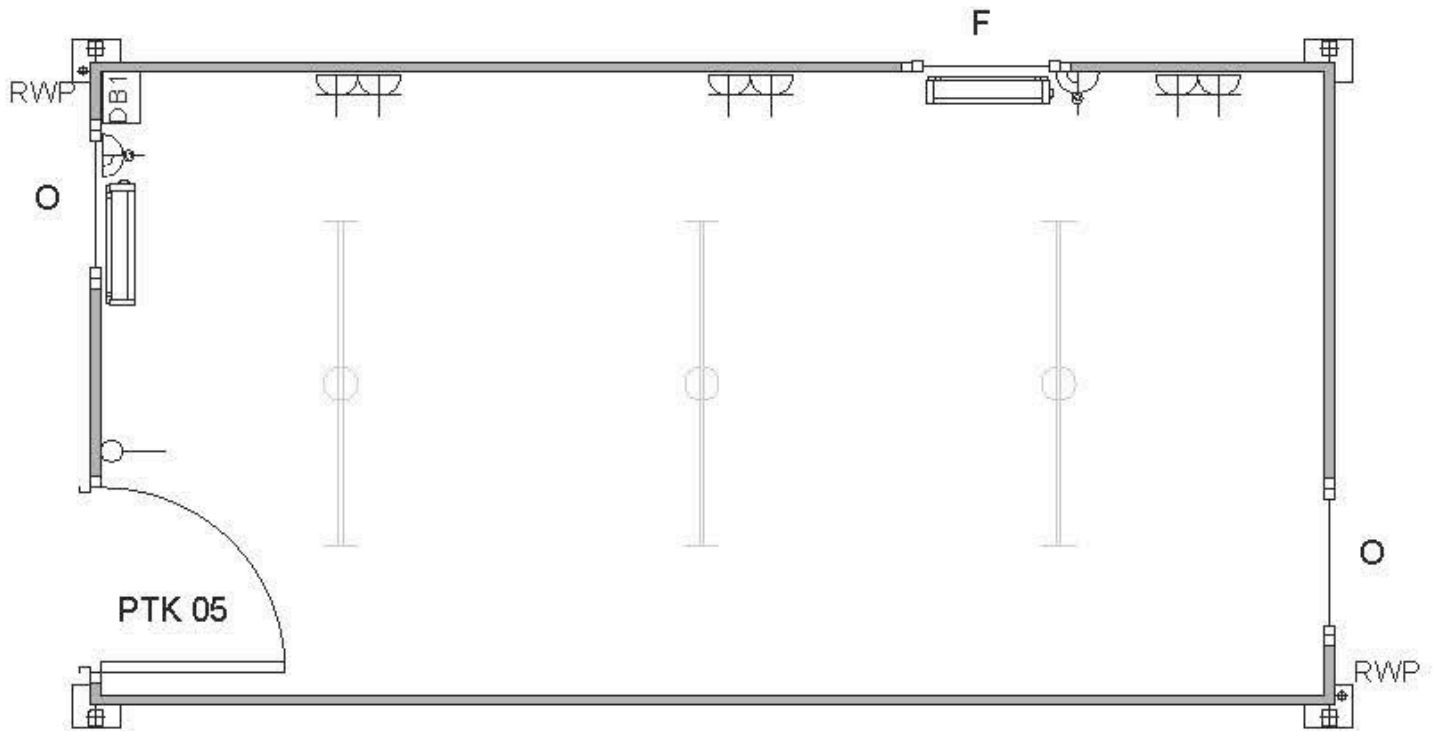

PK202

20' office

Window Blinds Fitted