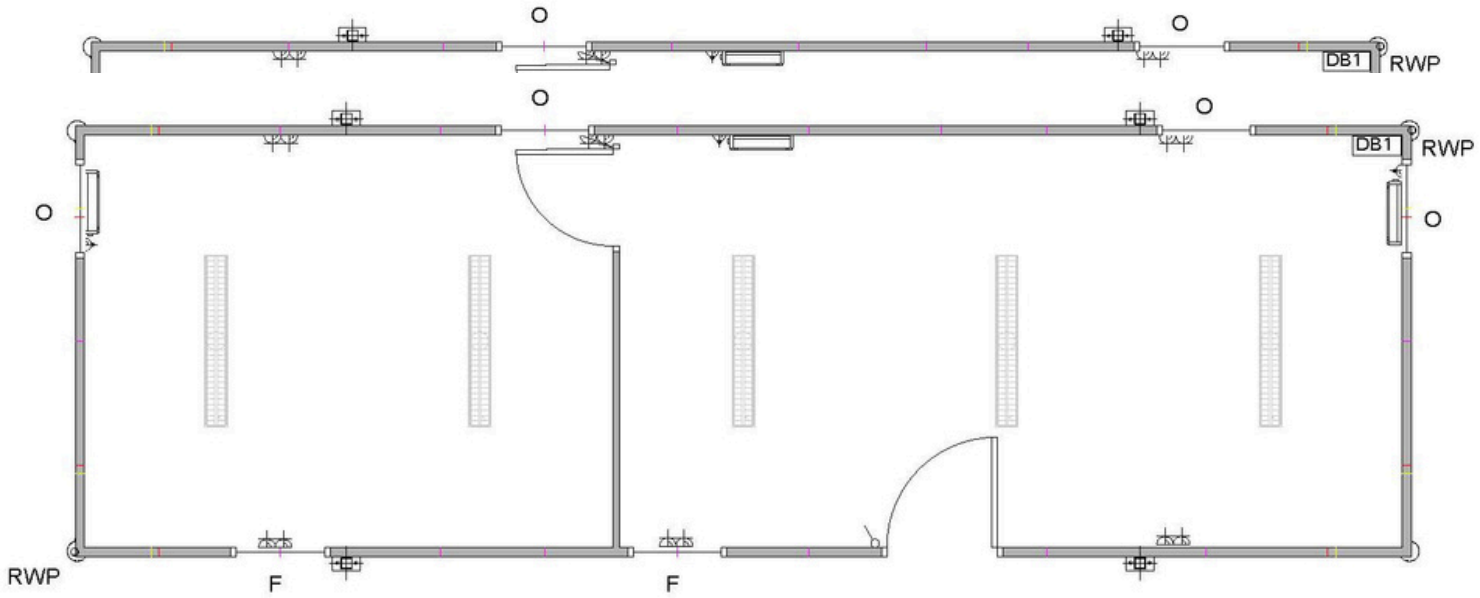

TN124

40' x 14' 60/40 split cabin

Window Blinds Fitted